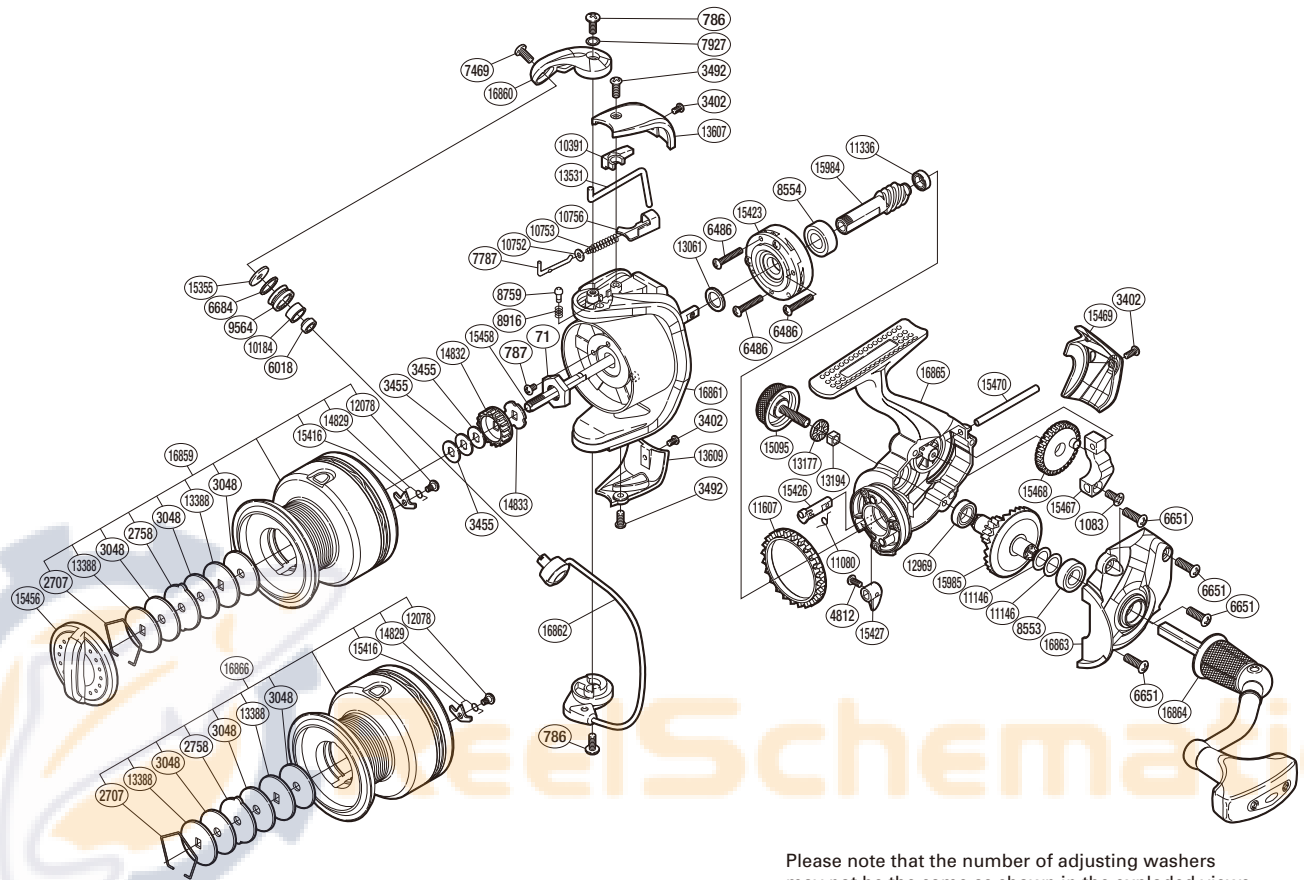

SHIMANO

AERNOS

ARNS-4000FB

(51SH244001G)

Please note that the number of adjusting washers may not be the same as shown in the exploded views. (Adjustment will vary with each individual product.)

Part No.	Description	Part No.	Description	Part No.	Description
RD 0071	Rotor Nut	RD10184	Line Roller Bushing	RD15416	Drag Click
RD 0786	Screw	RD10391	Bail Trip Cover	RD15423	Roller Clutch Assembly
RD 0787	Screw	RD10752	Bail Spring Guide A Support	RD15426	Anti-Reverse Cam
RD 1083	Screw	RD10753	Bail Spring	RD15427	Anti-Reverse Lever
RD 2707	Drag Washers Retainer	RD10756	Bail Spring Seat	RD15456	Drag Knob
RD 2758	Eared Washer	RD11080	Anti-Reverse Cam Spring	RD15458	Main Shaft
RD 3048	Drag Washer	RD11146	Washer	RD15467	Oscillating Slider
RD 3402	Screw	RD11336	Ball Bearing	RD15468	Oscillating Gear
RD 3455	Spool Washer	RD11607	Friction Ring	RD15469	Rear Protector
RD 3492	Screw	RD12078	Screw	RD15470	Oscillating Guide
RD 4812	Screw	RD12969	Ball Bearing	RD15984	Pinion Gear
RD 6018	Ball Bearing	RD13061	Washer	RD15985	Drive Gear
RD 6486	Screw	RD13177	Handle Screw Cap Spacer	RD16859	Spool Assembly
RD 6651	Screw	RD13194	Handle Screw Lock	RD16860	Bail Arm
RD 6684	Line Roller Spacer	RD13388	Key Washer	RD16861	Rotor
RD 7469	Screw	RD13531	Bail Trip Lever	RD16862	Bail Assembly
RD 7787	Bail Spring Guide A	RD13607	Bail Spring Cover	RD16863	Side Cover
RD 7927	Washer	RD13609	Bail Hold Support Guard	RD16864	Handle Assembly
RD 8553	Ball Bearing	RD14829	Drag Click Spring	RD16865	Body
RD 8554	Ball Bearing	RD14832	Spool Support A		
RD 8759	Click Pin	RD14833	Spool Support B		
RD 8916	Click Spring	RD15095	Handle Screw Cap		
RD 9564	Line Roller	RD15355	Line Roller Washer	RD16866	Spare Spool Assembly